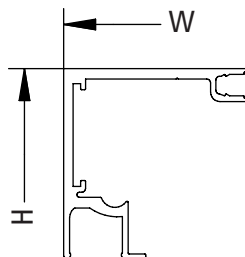

Mounting Kit

BO 5104734

Glass Cleaner

BO 5107911

01